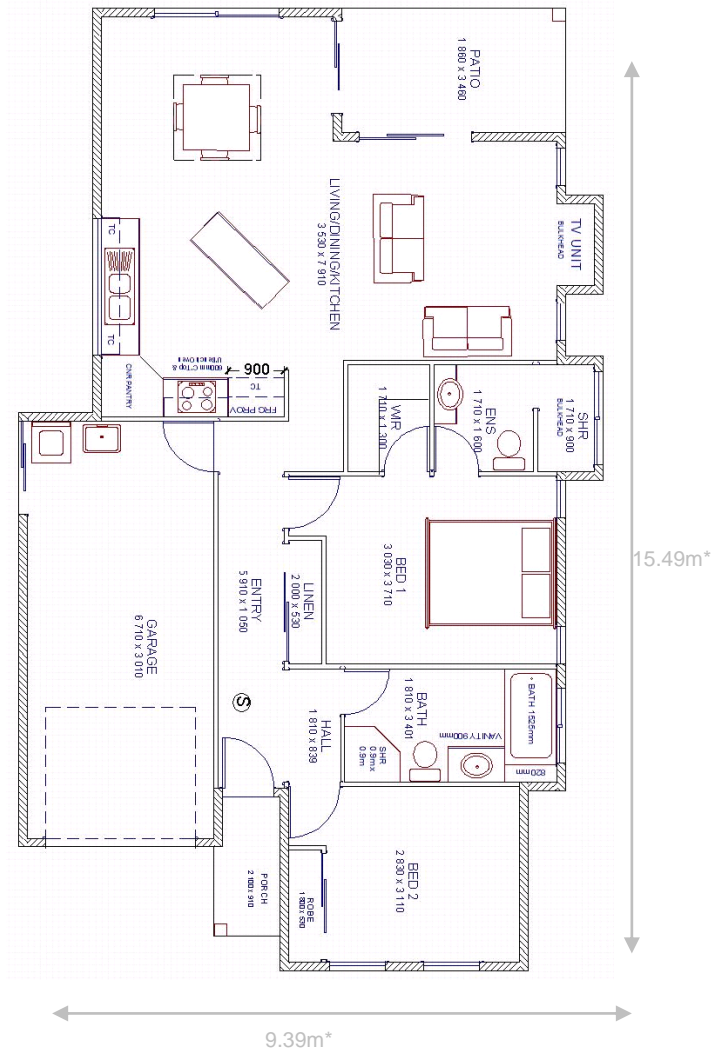

Rissa 122

Home Specification

Garage Area	22.30m²
Patio & Porch Area	9.86m²
Living Area	89.74m²
Total Area	121.90m²

*Excludes Eaves

Coming home to my...